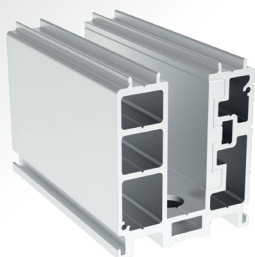

Cam Baza 15 Cm
Glass Base Set 15 Cm

FLR 21051