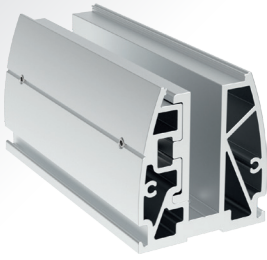

Cam Baza 15 Cm
Glass Base Set 15 Cm

FLR 21041