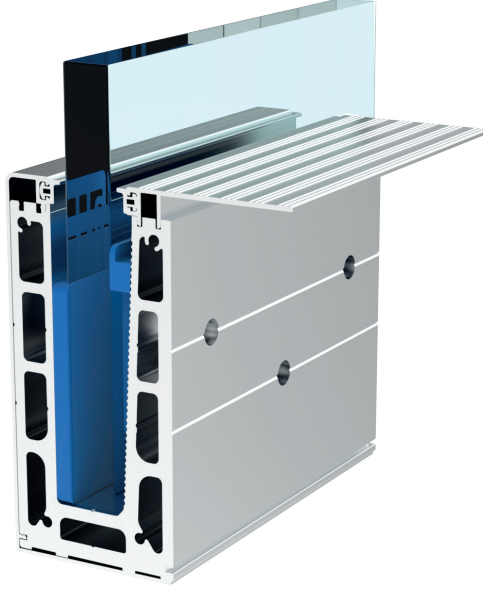

FLR 2101 CAM BAZA SİSTEMİ

FLR 2101 CLASS BASE SIDE SYSTEM