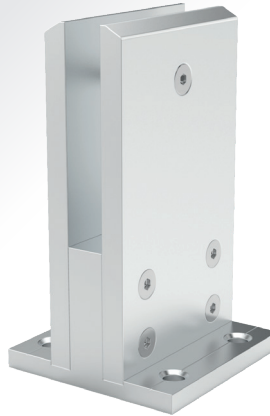

FLR 24006

Büyük Cam Ayak
Glass Carrier