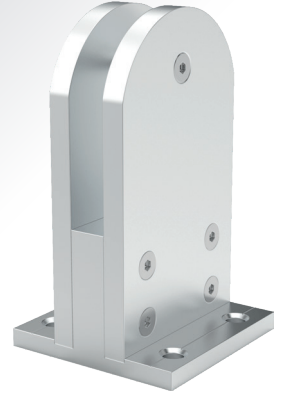

FLR 24007

Büyük Oval Cam Ayak
Big Oval Glass Carrier