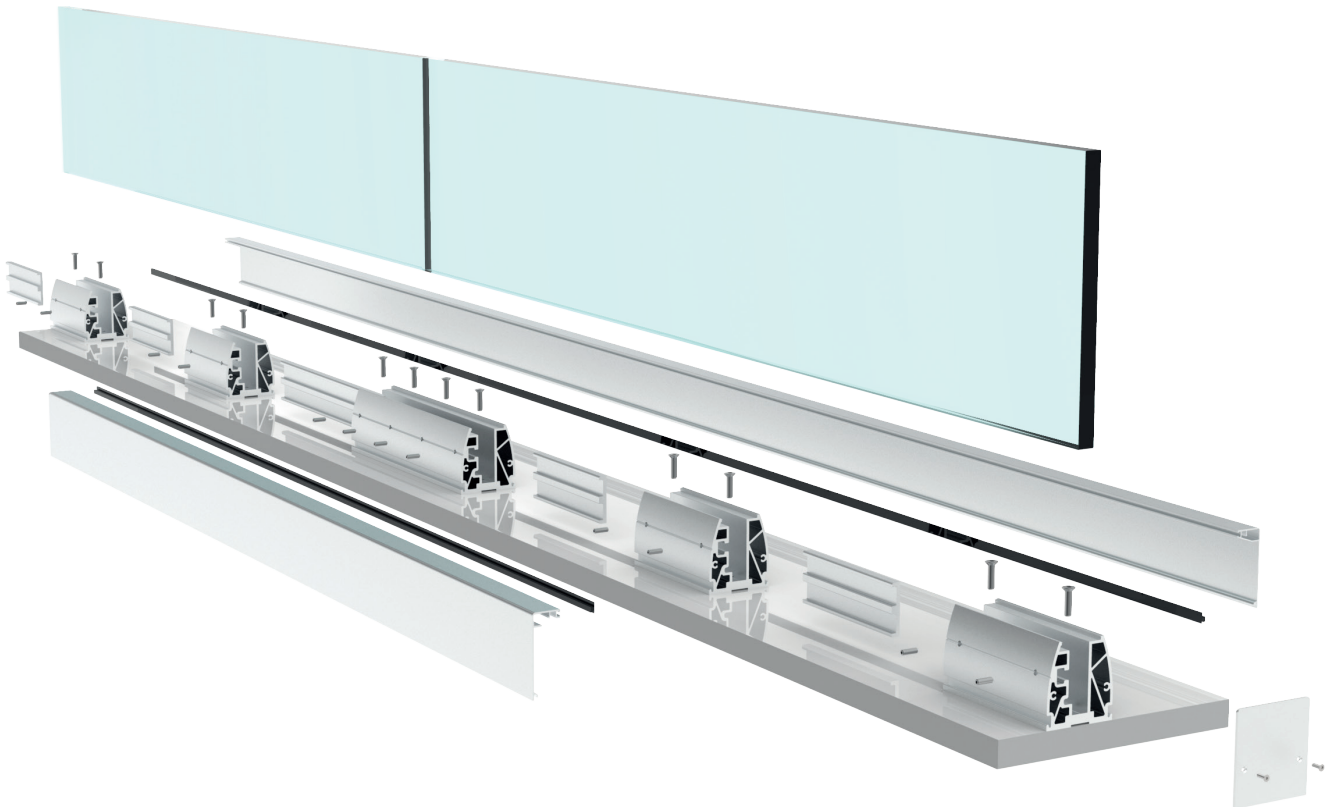

FLR 21006

Cam Fiteli
Glass Rubber