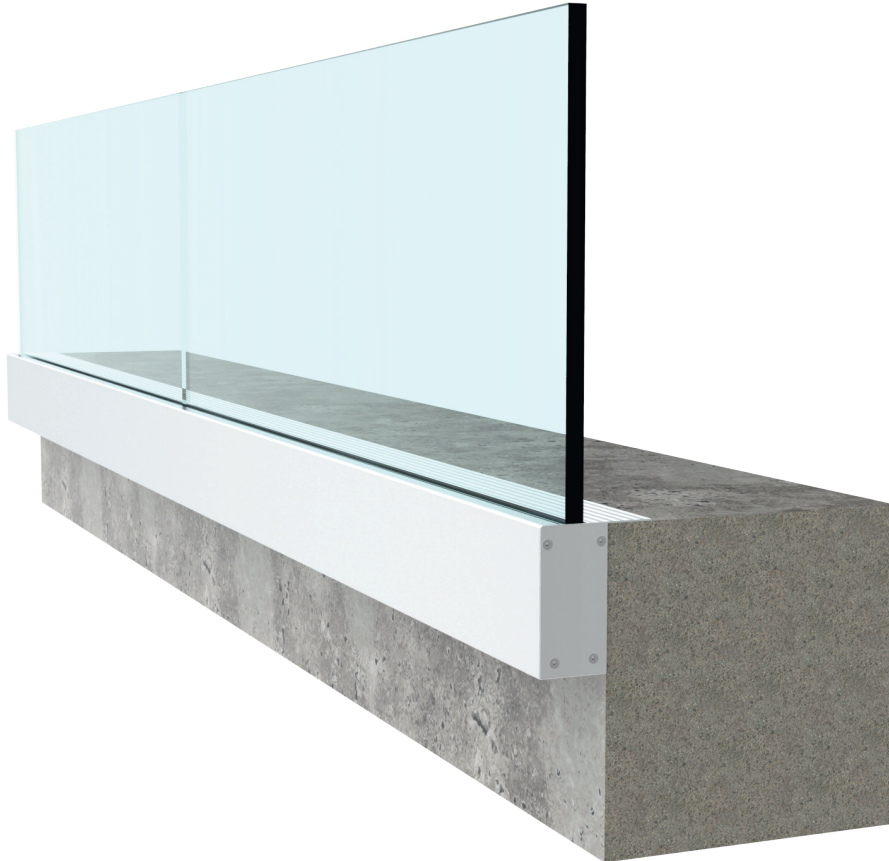

Cam Baza Yan Kapak  
Glass Base Side Cover

FLR 21006

Cam Fiteli  
Glass Rubber

FLR 21008

Sıkma Takoz Seti  
Tightening Wedge Set

FLR 21021

Boydan Cam Baza 1 Mt.  
Glass Base By Length 1 Mt.

FLR 21022