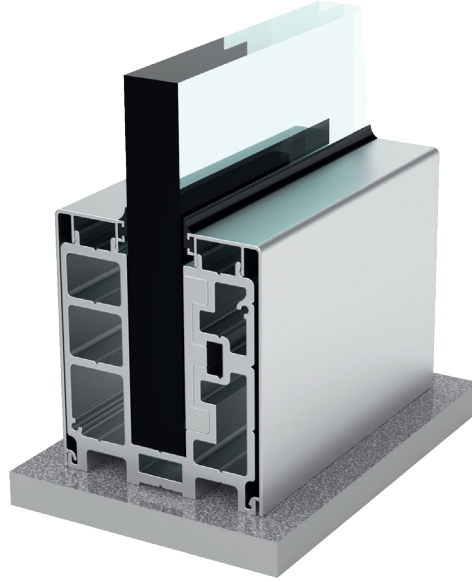

FLR 2105 CAM BAZA SİSTEMİ

FLR 2105 CLASS BASE SYSTEMS